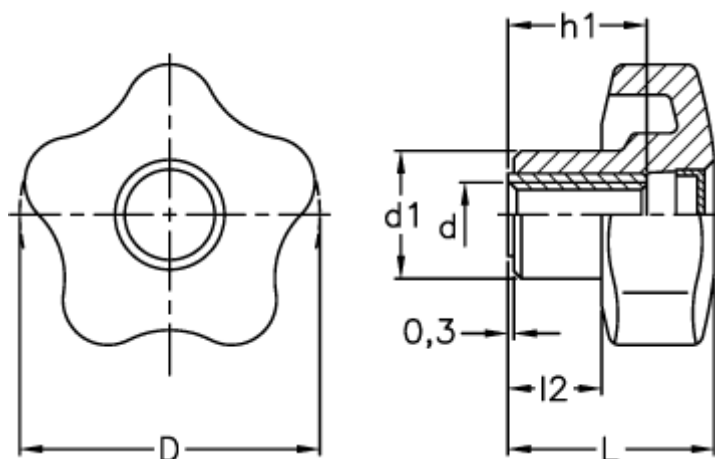

# Data Sheet

Article number: 23020699549  
Description: E+G Lobe knob  
VCT.50 B-M10-C9, black cap

## Measures

D = 50  
d1 = 19  
d 6H = M10  
h1 = 20  
L = 32.0  
l2 = 14